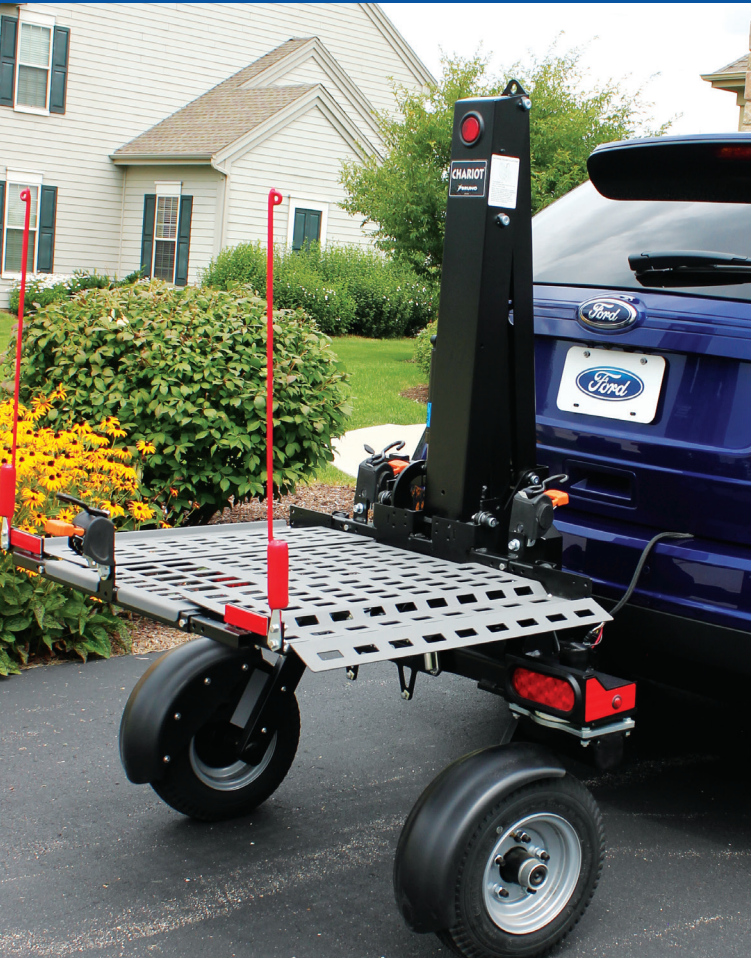

FEATURES

- Swivel Wheels
- One Button Operation
- Retractable Securement Belts

OPTIONS *(Not shown)*

- Vinyl Cover
- Spare Tire
- Platform Corner Markers