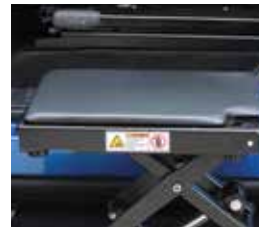

Padded seat.